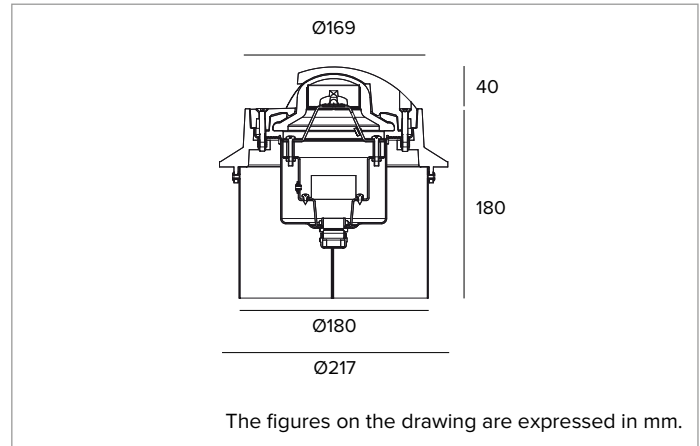

3000K	
	Ra80	
	Fixture Power	6W
	Source Flux	47lm
	Fixture Flux	47lm
	Efficacy	8lm/W
EV331	I_{max}=3661cd/klm	I_{max} 172cd